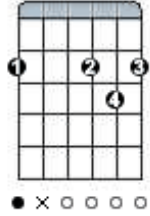

BRIDGE:

G D/F#
You're Unchangeable, You're unshakable
Em C
You're unstoppable that's what You are
G D/F#
You're Unchangeable, You're unshakable
Em C
You're unstoppable that's what You are

VERSE:

G **C** **G**
You're the only God whose power, None can contend
C **G**
You're the only God whose name and, Praise will never end
D/F# **Em** **C** **G**
You're the only God who's worthy, Of everything we can give
D/F# **G/B** **C**
By Your plan, That's just the way it is

BRIDGE:

G **D/F#**
You're Unchangeable, You're unshakable
Em **C**
You're unstoppable that's what You are
G **D/F#**
You're Unchangeable, You're unshakable
Em **C**
You're unstoppable that's what You are

chorus

G **D/F#**
You are God alone, From before time began
Em **C**
You were on Your throne, You were God alone
G **D/F#**
And right now, In the good times and bad
Em **C**
You are on Your throne, You are God alone
G **D/F#**
And right now, In the good times and bad
Em **C**
You are on Your throne, You are God alone
G **D/F#**
And right now, In the good times and bad

Em

C

You are on Your throne, You are God alone

G

C

D/F#

Em

G/B