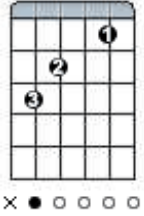

BRIDGE:

G **D/F#**
You're Unchangeable, You're unshakable
Em **C**
You're unstoppable that's what You are
G **D/F#**
You're Unchangeable, You're unshakable
Em **C**
You're unstoppable that's what You are

chorus

G **D/F#**
You are God alone, From before time began
Em **C**
You were on Your throne, You were God alone
G **D/F#**
And right now, In the good times and bad
Em **C**
You are on Your throne, You are God alone
G **D/F#**
And right now, In the good times and bad
Em **C**
You are on Your throne, You are God alone
G **D/F#**
And right now, In the good times and bad

Em

C

You are on Your throne, You are God alone

G

C

D/F#

Em

G/B