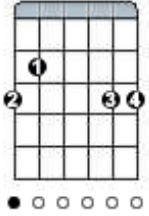

BRIDGE:

G **D/F#**
You're Unchangeable, You're unshakable
Em **C**
You're unstoppable that's what You are
G **D/F#**
You're Unchangeable, You're unshakable
Em **C**
You're unstoppable that's what You are

chorus

G **D/F#**
You are God alone, From before time began
Em **C**
You were on Your throne, You were God alone
G **D/F#**
And right now, In the good times and bad
Em **C**
You are on Your throne, You are God alone
G **D/F#**
And right now, In the good times and bad
Em **C**
You are on Your throne, You are God alone
G **D/F#**
And right now, In the good times and bad

Em

C

You are on Your throne, You are God alone

G

C

D/F#

Em

G/B